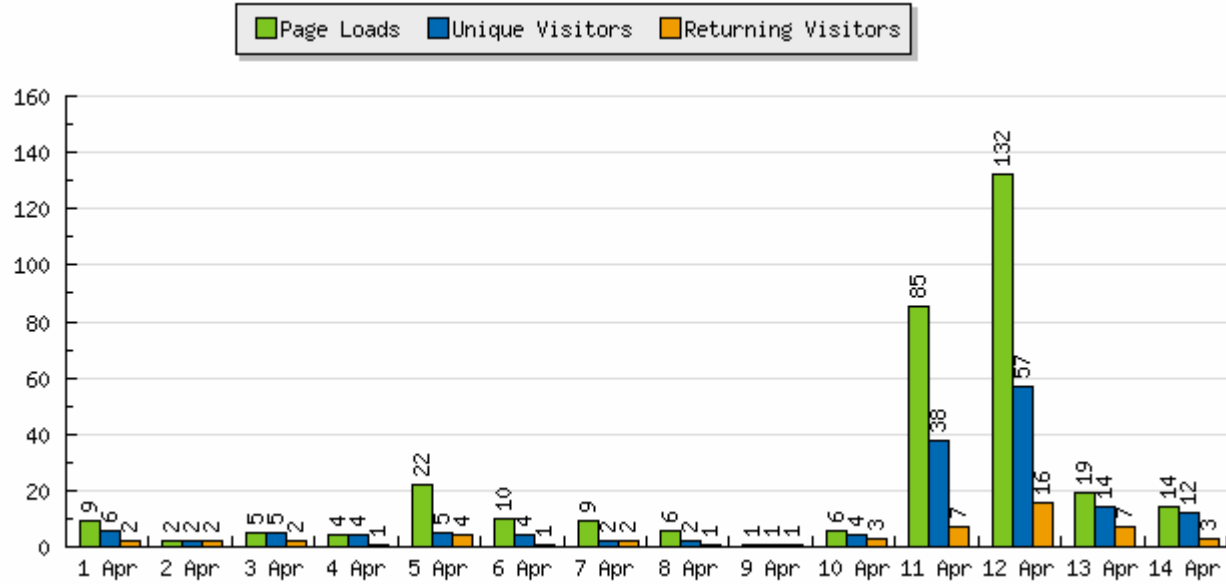

Sanitary District #1 Web site statistics 4/1-4/13 2006

	Page Loads	Unique Visitors	First Time Visitors	Returning Visitors
<b>Total</b>	<b>324</b>	<b>156</b>	<b>104</b>	<b>52</b>
Average	23	11	7	4

Day	Date	Page Loads	Unique Visitors	First Time Visitors	Returning Visitors
Friday	14th April 2006	14	12	9	3
Thursday	13th April 2006	19	14	7	7
Wednesday	12th April 2006	132	57	41	16
Tuesday	11th April 2006	85	38	31	7
Monday	10th April 2006	6	4	1	3
Sunday	9th April 2006	1	1	0	1
Saturday	8th April 2006	6	2	1	1
Friday	7th April 2006	9	2	0	2
Thursday	6th April 2006	10	4	3	1
Wednesday	5th April 2006	22	5	1	4
Tuesday	4th April 2006	4	4	3	1
Monday	3rd April 2006	5	5	3	2
Sunday	2nd April 2006	2	2	0	2
Saturday	1st April 2006	9	6	4	2